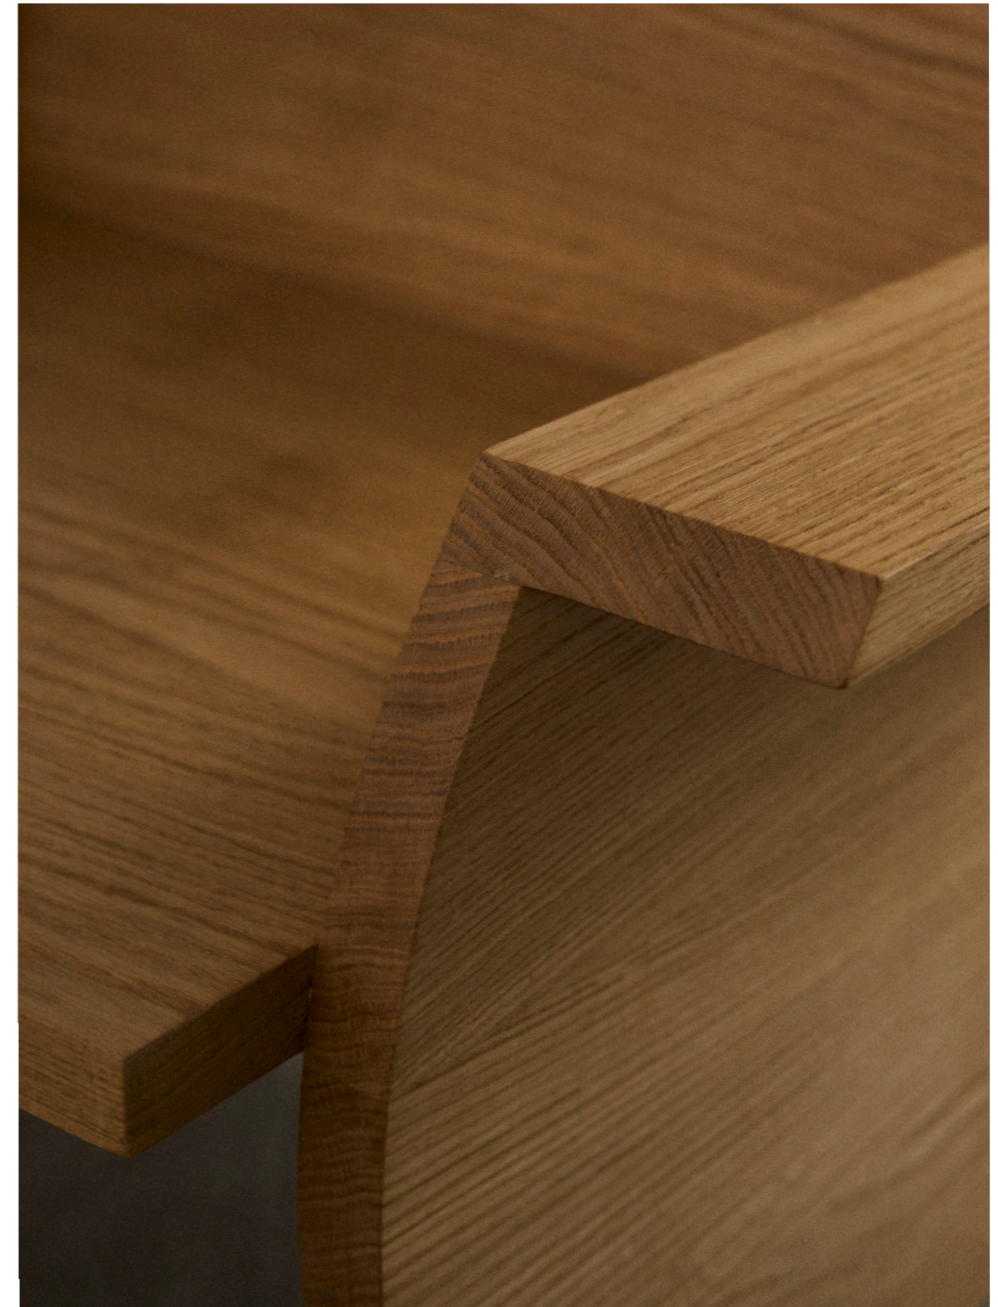

ARBOR LOUNGE CHAIR
_ SIS.L

The Arbor Lounge Chair is designed by furniture designer Sissel Gram Warringa with the Helsingør based café, Patio in mind.

Arbor is designed for and inspired by its immediate environment, anchored in the café's vision to preserve Helsingør as a cultural habitat by mirroring the vessels that navigate the waters surrounding the town. The Arbor name plays on a duality of Arbor (wood, latin) and Harbour.

dimensions
material
finish
manufacturing

H680 x W830 x D680mm
Solid European oak
Hardwax oiled
Batch production, handmade by Atelier Arethuse

Stringent straight lines and curves meet in a juxtaposed interplay, creating a complex yet playful design language. The chair's stacked construction is entirely crafted in solid European oak and finished with a neutral hardwax oil. Intricate from all angles, Arbor operates as both an art piece and a functional object - a nucleus in any space it is placed in.